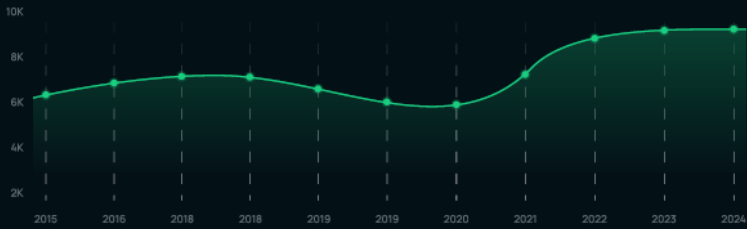

Data source: number of unique players per year (YAU)

UPCOMING EVENTS

X2 X50 **x100** x1000

September, 2025

Mon	Tue	Wed	Thu	Fri	Sat	Sun
23	24	25	26	27	28	29

VIEW ALL EVENTS

SCRYDE X50: ELITE PRO KIT

LEARN MORE

GO TO NEWS